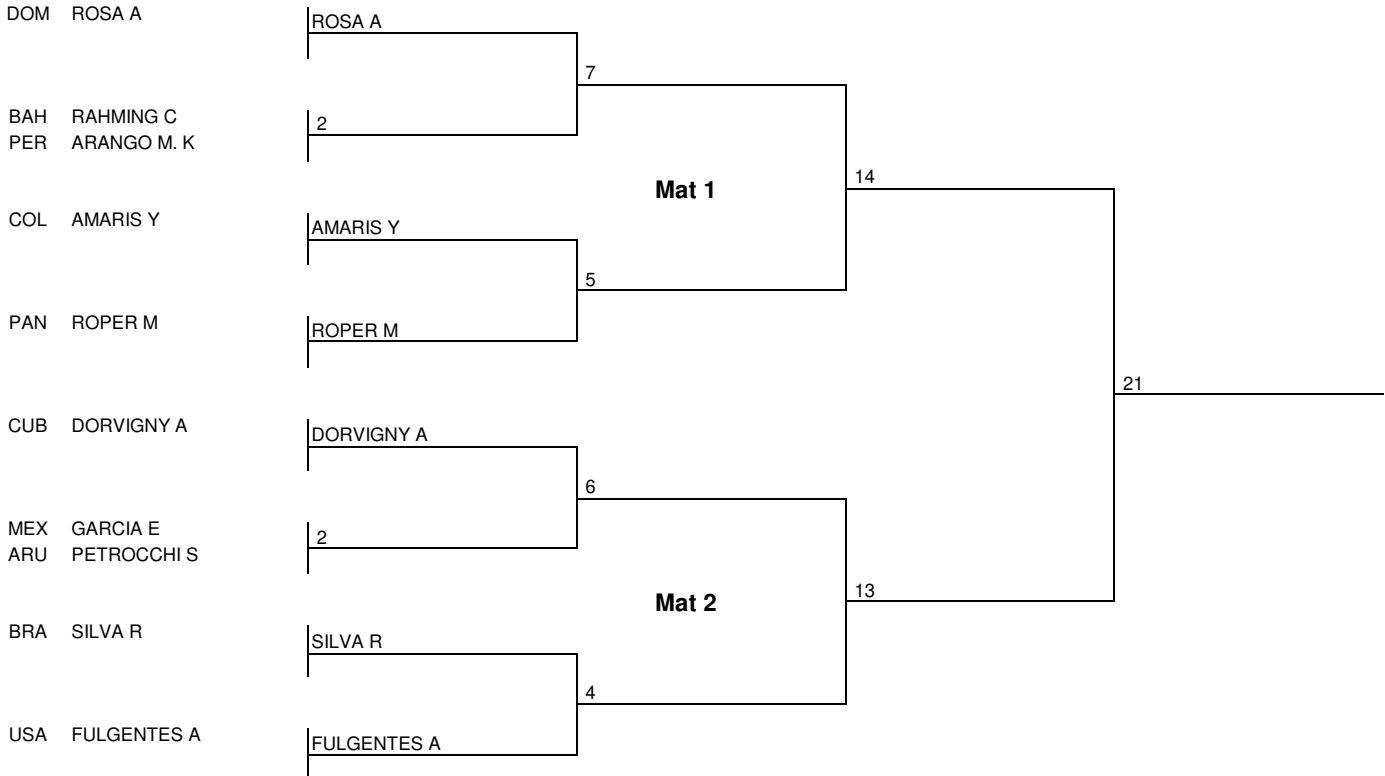

CUADRO DE COMBATES (CON NÚMEROS DE COMBATE)
DRAW SHEET (WITH CONTEST NUMBERS)

Weigh-in: 7:30 - 8:30
Number of Judokas: 10

Repechage Phases

CLASSIFICATION

1
2
3
3
5
5
7
7