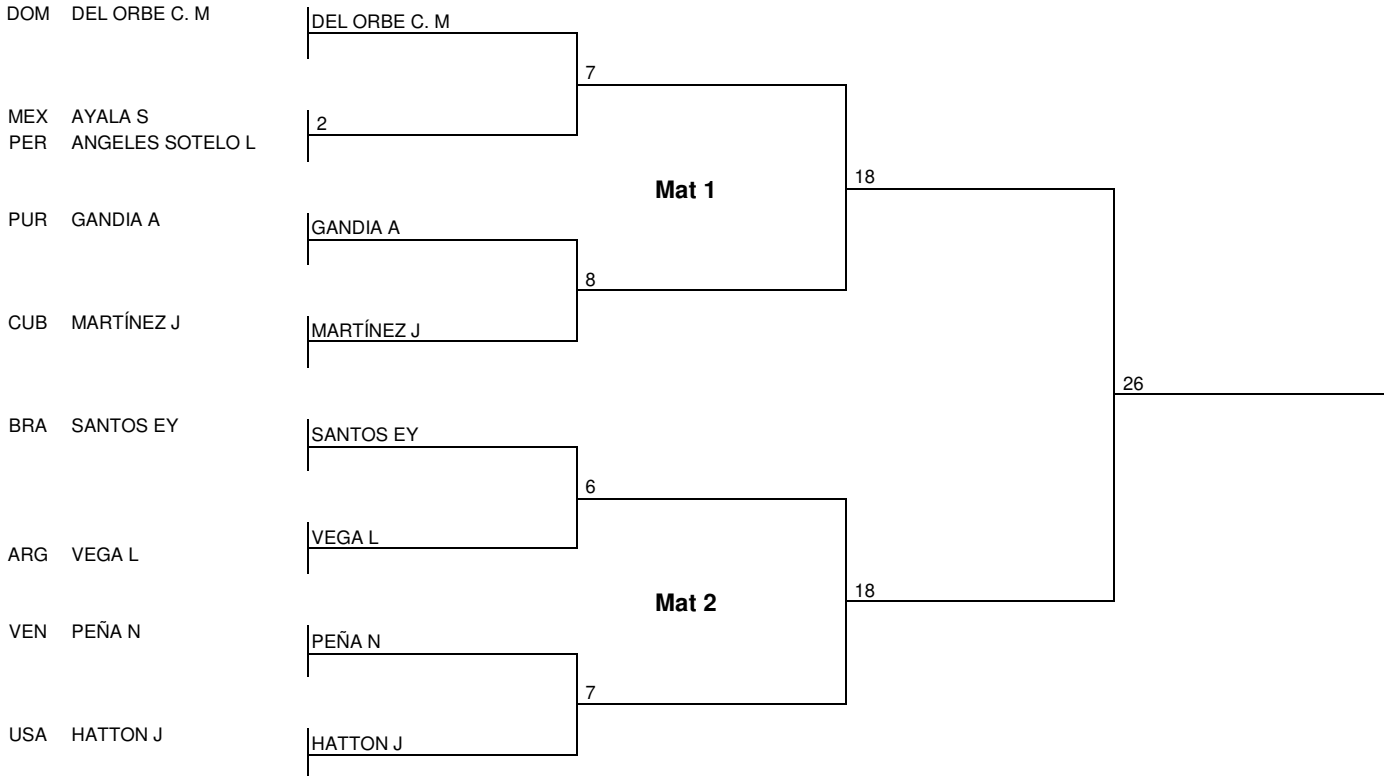

CUADRO DE COMBATES (CON NÚMEROS DE COMBATE)
DRAW SHEET (WITH CONTEST NUMBERS)

Weigh-in: 7:30 - 8:30
Number of Judokas: 10

Repechage Phases

CLASSIFICATION

1
2
3
3
5
5
7
7