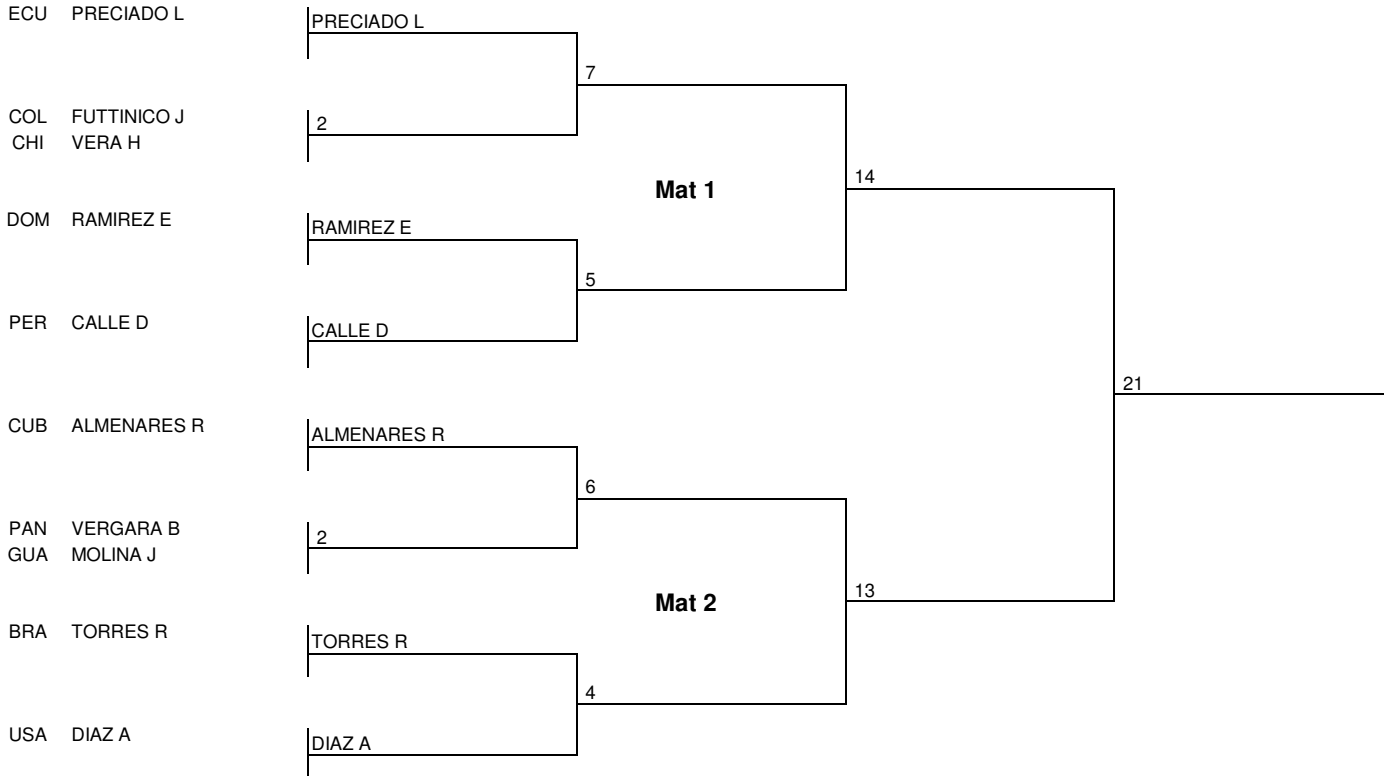

CUADRO DE COMBATES (CON NÚMEROS DE COMBATE)
DRAW SHEET (WITH CONTEST NUMBERS)

Weigh-in: 7:30 - 8:30
Number of Judokas: 10

Repechage Phases

CLASSIFICATION

1
2
3
3
5
5
7
7