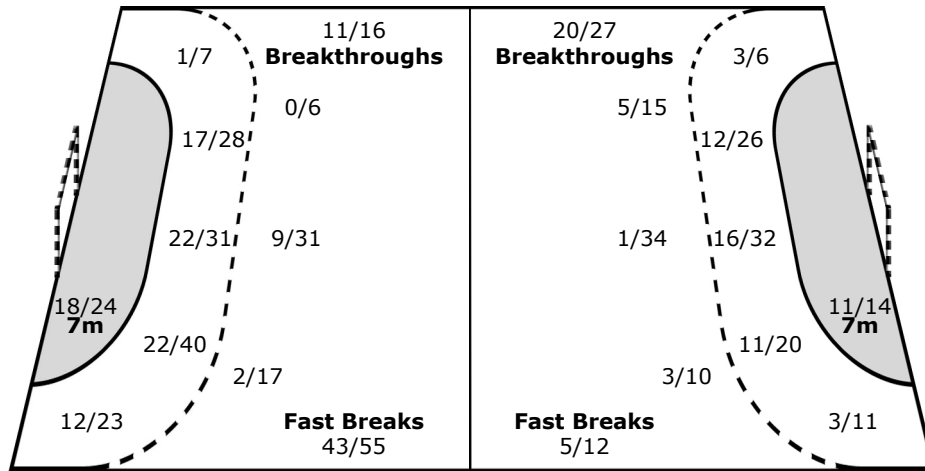

ESTADÍSTICAS ACUMULADAS

CUMULATIVE STATISTICS

ARG - ARGENTINA

After 5 matches

Shots Distribution

Players

Goals / Shots

2 URBAN M. RV	3 CAVO M	5 PIZZO M	7 CAMPIGLI R	8 BONAZZOLA C	9 MENDOZA L
2/2		0/2			
1/1					
1/2	2/3				
2-Missed	3-Post				
10 CRIVELLI V	15 MENA AL	18 SANS M	21 GANDULFO M	22 KARSTEN EJ	25 CASASOLA MJ
1/1					
	0/1				
	0/1	1/1			
2-Post					
3 CAVO M	5 PIZZO M	7 CAMPIGLI R	8 BONAZZOLA C	9 MENDOZA L	
	1/1	0/1			
	2/4	0/2	1/1		
	4/5	1/1	2/2		
1-Missed	1-Post				
5 PIZZO M	7 CAMPIGLI R	8 BONAZZOLA C	9 MENDOZA L		
1/1	1/1				
3/4	2/2	2/3			
7/9	6/8	2/3			
3-Missed	2-Post				
7 CAMPIGLI R	8 BONAZZOLA C	9 MENDOZA L			
		1/1			
1/1	1/3	3/4			
1/2	3/3	4/4			
3-Missed					
8 BONAZZOLA C	9 MENDOZA L				
1/3	1/1	1/2			
1/1	1/1	2/3			
3/4		2/2			
2-Missed	4-Post				
9 MENDOZA L					
2/2		1/1			
1/2		1/1			
6/7	4/6	3/4			
4-Missed	4-Post				
10 CRIVELLI V	15 MENA AL	18 SANS M	21 GANDULFO M	22 KARSTEN EJ	25 CASASOLA MJ
1/1					
	1/2				
	2/3	2/2			
2-Post					
15 MENA AL	18 SANS M	21 GANDULFO M	22 KARSTEN EJ	25 CASASOLA MJ	
	1/1	1/1	1/1		
	1/1	2/2	1/1		
	1/1	0/1	1/1		
1-Missed					
18 SANS M	21 GANDULFO M	22 KARSTEN EJ	25 CASASOLA MJ		
1/1	1/1				
1/1	2/2	1/1			
1/1	0/1	1/1			
3-Missed	2-Post				
21 GANDULFO M	22 KARSTEN EJ	25 CASASOLA MJ			
	2/2	1/1			
	7/9	1/4	1/5		
1-Missed	1-Post	4-Blocked			
22 KARSTEN EJ	25 CASASOLA MJ				
2/2	1/1				
7/9	1/4	1/5			
8-Missed	5-Post	1-Blocked			
25 CASASOLA MJ					
1/1	3/4	3/3			
4/5	2/3	1/1			
1/3	1/1	2/3			
2-Missed	1-Post	2-Blocked			

Team

Goals / Shots

11/13	8/9	8/12
22/30	10/19	14/22
30/44	28/35	23/27

30-Missed 25-Post 7-Blocked

Offence

Defence

Goalkeepers

Saves / Shots

3/5	7/8	2/7
11/19	11/14	7/19
10/35	11/25	4/22

1 CARRATU M

2/4	5/6	2/3
8/14	9/12	5/14
7/28	4/15	3/18

16 BORDON N

1/1	2/2	0/4
3/5	2/2	2/5
3/7	7/10	1/4

Legend:

%	Efficiency	2Min	2 Minute Suspensions	6m	6-metre Shots	7m	7-metre Shots
9m	9-metre Shots	AS	Assists	BM	Bronze Medal Match	BS	Blocked Shots
BT	Breakthroughs	DSQ	Disqualified	BC	Blue Card	FB	Fast Breaks
G/S	Goals/Shots	GM	Gold Medal Match	MP	Matches Played	n/a	not applicable
PL	Placement	PR	Preliminary Round	QF	Quarterfinal	RC	Red Cards
S/S	Saves/Shots	SF	Semifinal	ST	Steals	TO	Turnovers
TP	Time Played	Wing	Wing Shots	YC	Yellow Cards