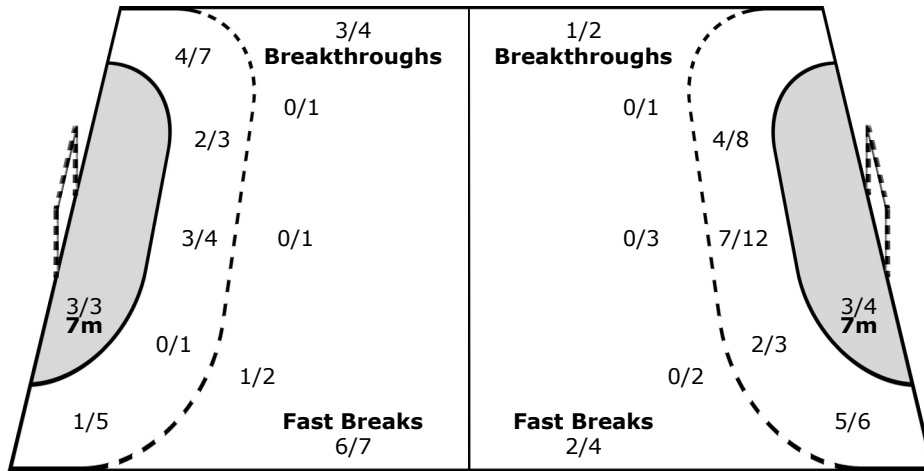

ESTADÍSTICAS DE EQUIPO PARTIDO

MATCH TEAM STATISTICS

DOM 24 - 23 CAN
(9-14) (15-9)

Match **13**

Referees:
CAN - CANADA

SOSA Mathias / LEMES Cristian (URU)

Shots Distribution

Players

Goals / Shots

1 PIVIN C	2 BENHACINE N	3 ROUTHIER E	4 WONG HL	5 LAPLANTE M	9 CHAN KWR	10 ZIMMER M
	1/1 1/1				1/1	
	3/3	1/1 1/1		0/1		1/1
	1/1 1/1 0/1	1/1		0/1 0/1	0/2	1/1
	1-Post		2-Missed			1-Post

12 GAGNON V	15 MARCOUX A	18 LÉGER C	19 KOOSAU SA	21 LANGLOIS R	25 PIVIN A	69 LANDRY Y
						0/1
		1/1		1/1		1/1
		1/1				1/1
	1-Blocked	1-Missed				1-Missed

Team

Goals / Shots

1/2	2/2	3/3
4/4	3/4	4/4
3/5	2/4	1/3

4-Missed 2-Post 1-Blocked

Offence

Defence

Goalkeepers

Saves / Shots

0/4	1/1	0/3
0/2	5/12	2/4
1/2	2/5	0/2

12 GAGNON V		
0/4	1/1	0/3
0/2	5/12	2/4
1/2	2/5	0/2

Legend:

%	Efficiency	+	2 Minute + 2 Minute Suspensions	2Min	2 Minute Suspensions
6m	6-metre Shots	7m	7-metre Shots	AS	Assists
BS	Blocked Shots	BT	Breakthroughs	FB	Fast Breaks
G/S	Goals/Shots	N/A	not applicable	S/S	Saves/Shots
ST	Steals	TO	Turnovers	Wing	Wing Shots
YC	Yellow Cards				
				9m	9-metre Shots
				BC	Blue Card
				RC	Red Cards
				TP	Time Played