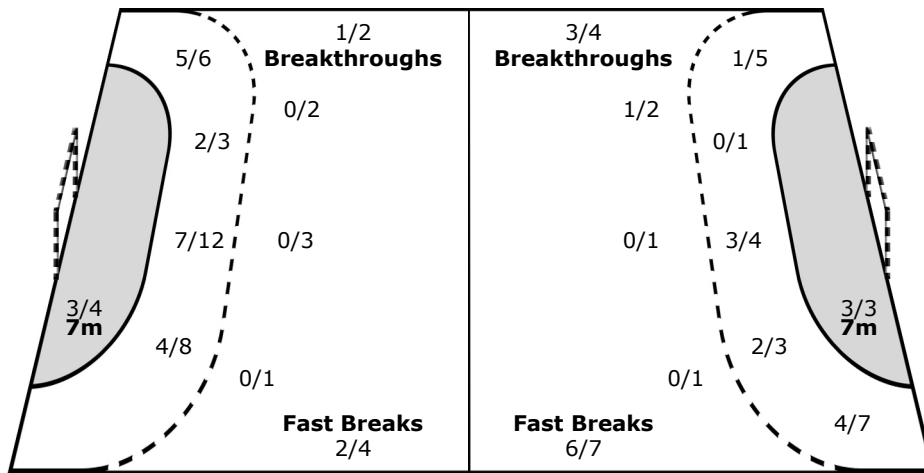

ESTADÍSTICAS DE EQUIPO PARTIDO

MATCH TEAM STATISTICS

DOM 24 - 23 CAN
(9-14) (15-9)

Match 13

Referees: SOSA Mathias / LEMES Cristian (URU)
DOM - DOMINICAN REPUBLIC

Shots Distribution

Players

Goals / Shots

1 DOMINGUEZ C	2 BRITO Y	3 HERNANDEZ C	5 LIRANZO D	6 CABRERA A	7 PIMENTEL J	8 PEÑA N
	3/3				2/2	
	1/1			1/3	0/1	1/1
	1/1		1/2	0/1		
	1-Post	1-Missed	1-Blocked			1-Post

9 ANDINO M	10 LORENZO C	11 PUELLO F	12 SUAREZ S	14 TORREIRA D	17 MORFE Y	19 NOVAS Y
1/1		1/1				0/1
3/3	3/4	1/1			0/1	0/1
0/1	1/1				1/1	
		1-Missed			1-Post	

Team

Goals / Shots

4/4	0/1	3/3
2/2	7/12	2/4
1/2	3/5	2/2

2-Missed 3-Post 1-Blocked

Offence

Defence

Goalkeepers

Saves / Shots

1/2	0/2	0/3
0/4	1/4	0/4
2/5	2/4	2/3

1 DOMINGUEZ C

		0/3
0/3	0/1	0/2

12 SUAREZ S

1/2	0/2	
0/1	1/3	0/2
2/5	2/4	2/3

Legend:

%	Efficiency	+	2 Minute + 2 Minute Suspensions	2Min	2 Minute Suspensions
6m	6-metre Shots	7m	7-metre Shots	AS	Assists
BS	Blocked Shots	BT	Breakthroughs	FB	Fast Breaks
G/S	Goals/Shots	N/A	not applicable	S/S	Saves/Shots
ST	Steals	TO	Turnovers	Wing	Wing Shots
YC	Yellow Cards				
				9m	9-metre Shots
				BC	Blue Card
				RC	Red Cards
				TP	Time Played