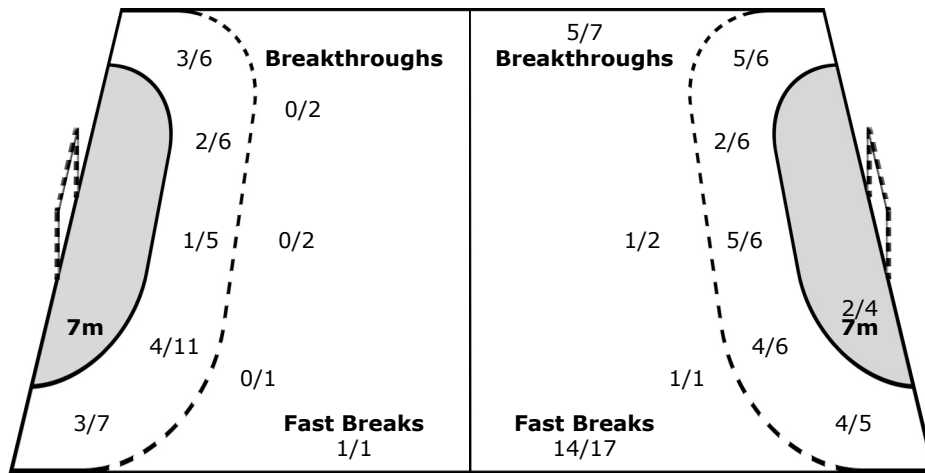

Team

Goals / Shots

0/2	1/1	1/1
1/4		1/5
5/7	3/4	1/3
8-Missed	4-Post	1-Blocked

Offence

Defence

Goalkeepers

Saves / Shots

0/5	0/3	0/2
2/8	2/4	1/3
2/13	2/9	1/4

1 SALCEDO K

0/4	0/1	0/1
2/4	2/2	
1/3		

12 MIRANDA M

0/1	0/2	0/1
0/4	0/2	1/3
1/10	2/9	1/4

Legend:

%	Efficiency	+	2 Minute + 2 Minute Suspensions	2Min	2 Minute Suspensions
6m	6-metre Shots	7m	7-metre Shots	AS	Assists
BS	Blocked Shots	BT	Breakthroughs	FB	Fast Breaks
G/S	Goals/Shots	N/A	not applicable	S/S	Saves/Shots
ST	Steals	TO	Turnovers	Wing	Wing Shots
YC	Yellow Cards				
				9m	9-metre Shots
				BC	Blue Card
				RC	Red Cards
				TP	Time Played