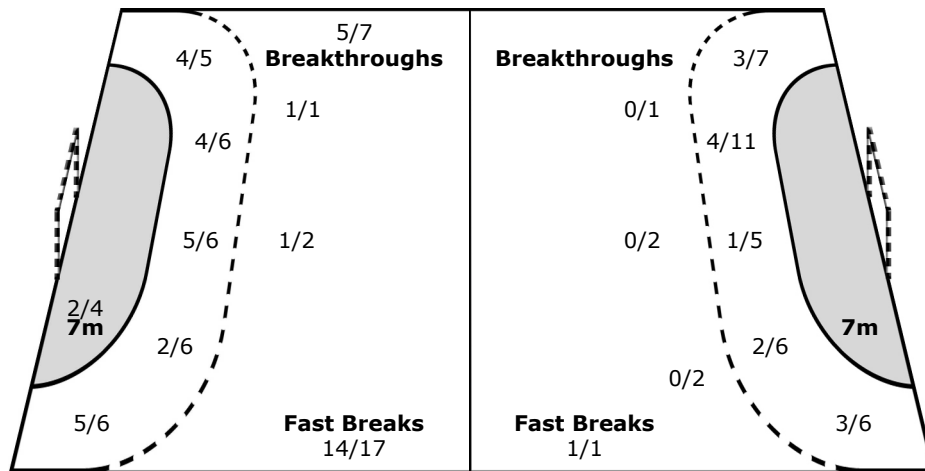

Team

Goals / Shots

5/5	3/3	2/2
6/8	2/4	2/3
11/13	7/9	3/4

4-Missed 3-Post

Offence

Defence

Goalkeepers

Saves / Shots

2/2	0/1	0/1
3/4		4/5
2/7	1/4	2/3

1 ESCOBAR K
1/1 0/1
1/2 3/4
1/2 1/3 2/2

2 CABRERA A

12 CARRASQUILLO R
1/1 0/1
2/2 1/1
1/5 0/1 0/1

Legend:

%	Efficiency	+	2 Minute + 2 Minute Suspensions	2Min	2 Minute Suspensions
6m	6-metre Shots	7m	7-metre Shots	AS	Assists
BS	Blocked Shots	BT	Breakthroughs	FB	Fast Breaks
G/S	Goals/Shots	N/A	not applicable	RC	Red Cards
ST	Steals	TO	Turnovers	TP	Time Played
YC	Yellow Cards			9m	9-metre Shots
				BC	Blue Card
				RC	Red Cards
				TP	Time Played
				Wing	Wing Shots