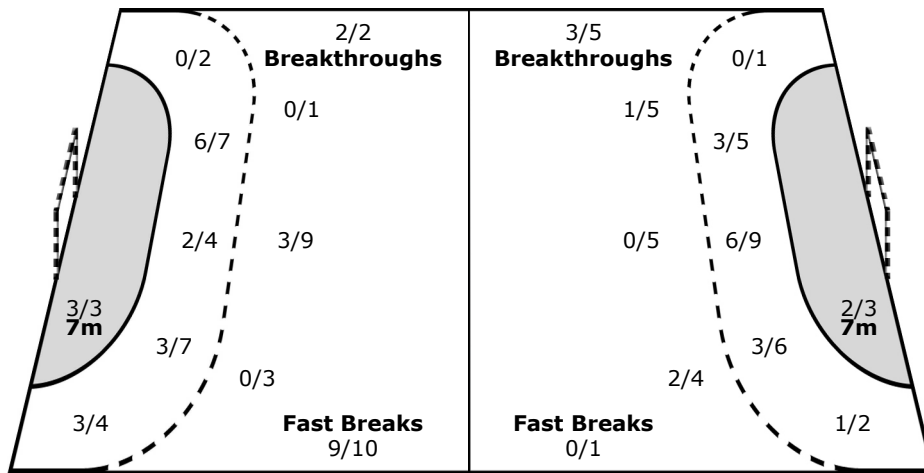

ESTADÍSTICAS DE EQUIPO PARTIDO

MATCH TEAM STATISTICS

ARG 31 - 21 CUB
(17-7) (14-14)

Match 15

Referees: RALUY Óscar / SABROSO Angel (ESP)
ARG - ARGENTINA

Shots Distribution

Players

Goals / Shots

1 CARRATU M	2 URBAN M. RV	3 CAVO M	5 PIZZO M	7 CAMPIGLI R	8 BONAZZOLA C	9 MENDOZA L
			0/1		1/1	
	0/1		2/2 1/1 1/1	0/2	2/3	
	2-Post			1/1 1/1	1/1	1/1 3/3 0/1
				1-Missed		

10 CRIVELLI V	15 MENA AL	16 BORDON N	18 SANS M	21 GANDULFO M	22 KARSTEN EJ	25 CASASOLA MJ
	0/1					1/1
0/1 1/1	1/1		1/1		2/3 0/1 0/1	
			1/1	2/2	2/2 1/1	1/1 1/1
			1-Missed	2-Blocked	1-Missed 1-Post	1-Post 1-Blocked

Team

Goals / Shots

	1/1	1/1
3/6	1/4	3/5
7/7	9/11	5/6

3-Missed 4-Post 3-Blocked

Offence

Defence

Goalkeepers

Saves / Shots

	1/1	0/1
5/8	1/1	1/8
2/3	1/5	1/6

1 CARRATU M

4/6	1/1	0/5
2/3	0/4	0/4

16 BORDON N

	1/1	0/1
1/2		1/3
	1/1	1/2

Legend:	% Efficiency	+ 2 Minute + 2 Minute Suspensions	2Min 2 Minute Suspensions
6m 6-metre Shots	7m 7-metre Shots	9m 9-metre Shots	AS Assists
BS Blocked Shots	BT Breakthroughs	BC Blue Card	FB Fast Breaks
G/S Goals/Shots	N/A not applicable	RC Red Cards	S/S Saves/Shots
ST Steals	TO Turnovers	TP Time Played	Wing Wing Shots
YC Yellow Cards