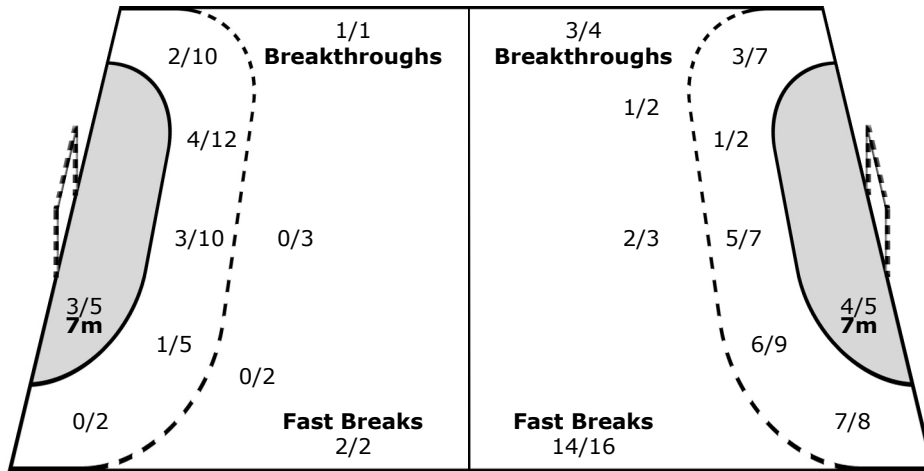

ESTADÍSTICAS DE EQUIPO PARTIDO

MATCH TEAM STATISTICS

DOM 46 - 16 PER
(22-7) (24-9)

Match 2

Referees: PINEDA Juan / ESTRADA Félix (COL)
PER - PERU

Shots Distribution

Players

Goals / Shots

1 SALCEDO K	5 LIZANA A	6 ROMERO S	7 SERVAT K	8 ANGULO T	9 DIAZ M	10 GALVEZ D
			0/1 0/1		0/1 0/1	
			2/4 0/1 1/1			1/1
			2-Missed 3-Post	1-Missed 1-Post 2-Blocked		

11 DELGADO C	12 MIRANDA M	15 VILCHEZ L	18 PORRAS R	19 VASQUEZ A	21 CRUZ A	25 BALARIN M
0/1		0/1		0/1 1/1	4/4 0/1 1/1	
2/5			1/1	0/1	1/1 0/1 2/2	0/1
		1-Post		1-Missed 2-Post	2-Missed 1-Blocked	1-Blocked

Team

Goals / Shots

0/1	0/1	0/2
6/10	1/4	3/3
3/7	1/3	2/2
6-Missed	7-Post	4-Blocked

Offence

Defence

Goalkeepers

Saves / Shots

0/2	1/6	0/4
0/10	0/3	2/8
1/8	1/6	1/4

1 SALCEDO K
0/2 1/5 0/3
0/8 0/1 1/3
0/4 1/3 1/3

12 MIRANDA M
0/1 0/1
0/2 0/2 1/5
1/4 0/3 0/1

Legend:

%	Efficiency	+	2 Minute + 2 Minute Suspensions	2Min	2 Minute Suspensions
6m	6-metre Shots	7m	7-metre Shots	AS	Assists
BS	Blocked Shots	BT	Breakthroughs	FB	Fast Breaks
G/S	Goals/Shots	N/A	not applicable	S/S	Saves/Shots
ST	Steals	TO	Turnovers	Wing	Wing Shots
YC	Yellow Cards				
				9m	9-metre Shots
				BC	Blue Card
				RC	Red Cards
				TP	Time Played