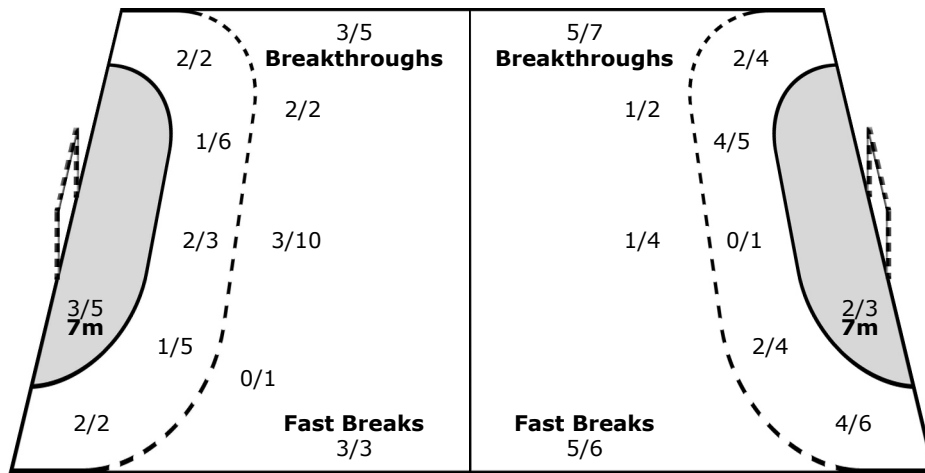

ESTADÍSTICAS DE EQUIPO PARTIDO

MATCH TEAM STATISTICS

USA 26 - 22 DOM
(11-10) (15-12)

Match 5

Referees: PINTO Rogério / MENEZES Nilson (BRA)

DOM - DOMINICAN REPUBLIC

Shots Distribution

Players

Goals / Shots

1 DOMINGUEZ C	2 BRITO Y	3 HERNANDEZ C	5 LIRANZO D	6 CABRERA A	7 PIMENTEL J	8 PEÑA N
		1/1 0/1		1/1 0/1	1/1 1/1	0/1 1/1
		2/2 1/1		1/1	1/1 0/1 1/1	1/1
	1-Missed	1-Blocked			4-Missed	1-Missed

9 ANDINO M	10 LORENZO C	11 PUELLO F	12 SUAREZ S	14 TORREIRA D	17 MORFE Y	19 NOVAS Y
0/1		1/1				0/1
1/1	0/1 1/1	2/2 1/1				
1/1 1/1	1/1 1/2					
1-Missed						1-Missed 2-Post 2-Blocked

Team

Goals / Shots

1/3	1/3	3/3
2/3	0/2	2/2
7/7	3/4	3/4

8-Missed 2-Post 3-Blocked

Offence

Defence

Goalkeepers

Saves / Shots

1/1	1/3	1/1
0/1	3/6	1/2
2/8	1/6	0/7

1 DOMINGUEZ C

1/1	1/3	1/1
0/1	2/3	1/2
1/5	1/4	0/6

12 SUAREZ S

	1/3	
1/3	0/2	0/1

Legend:

%	Efficiency	+	2 Minute + 2 Minute Suspensions	2Min	2 Minute Suspensions
6m	6-metre Shots	7m	7-metre Shots	AS	Assists
BS	Blocked Shots	BT	Breakthroughs	FB	Fast Breaks
G/S	Goals/Shots	N/A	not applicable	S/S	Saves/Shots
ST	Steals	TO	Turnovers	Wing	Wing Shots
YC	Yellow Cards				
				9m	9-metre Shots
				BC	Blue Card
				RC	Red Cards
				TP	Time Played