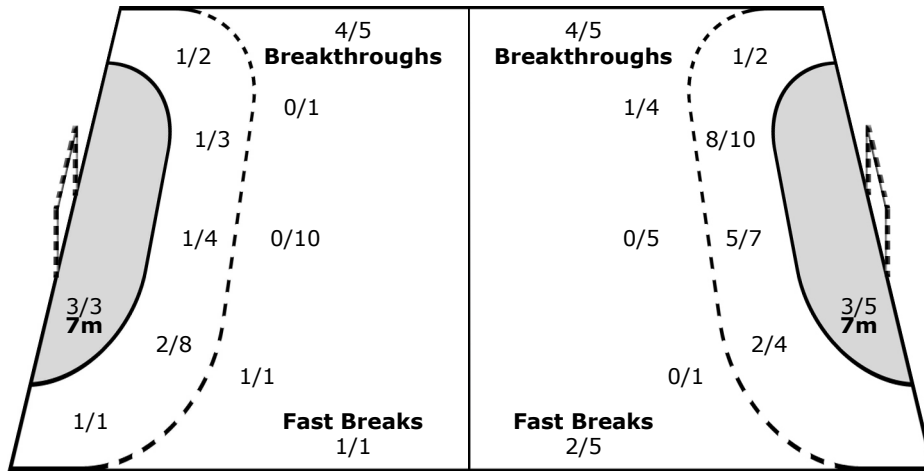

Team

Goals / Shots

1/1	0/1	1/1
0/3	2/3	0/1
5/8	2/5	3/5

4-Missed 4-Blocked

Offence

Defence

Goalkeepers

Saves / Shots

0/3	1/3
1/4	0/2
2/9	0/3

1 FASOLD S

0/2	1/3
1/4	0/3
2/7	0/2

12 NEWBERN B

0/1	0/2
1/1	0/2
0/2	0/1

Legend:

%	Efficiency	+	2 Minute + 2 Minute Suspensions	2Min	2 Minute Suspensions
6m	6-metre Shots	7m	7-metre Shots	AS	Assists
BS	Blocked Shots	BT	Breakthroughs	FB	Fast Breaks
G/S	Goals/Shots	N/A	not applicable	S/S	Saves/Shots
ST	Steals	TO	Turnovers	Wing	Wing Shots
YC	Yellow Cards				
				9m	9-metre Shots
				BC	Blue Card
				RC	Red Cards
				TP	Time Played