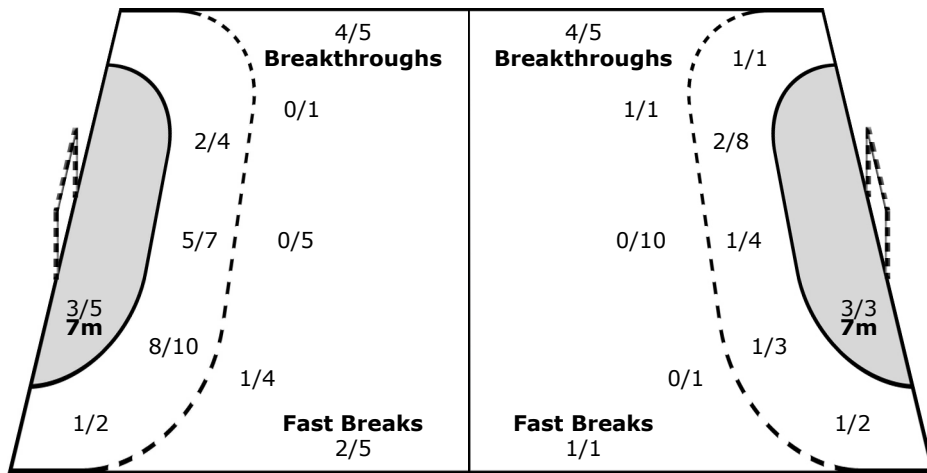

0/1	1/1	0/1
3/3	1/3	1/1
3/8	3/5	2/5

1 CARRATU M

0/1	1/1	
2/2	1/3	1/1
3/8	1/2	2/4

15 MENA AL

16 BORDON N

		0/1
1/1		
	2/3	0/1

Legend:

%	Efficiency	+	2 Minute + 2 Minute Suspensions	2Min	2 Minute Suspensions
6m	6-metre Shots	7m	7-metre Shots	AS	Assists
BS	Blocked Shots	BT	Breakthroughs	FB	Fast Breaks
G/S	Goals/Shots	N/A	not applicable	S/S	Saves/Shots
ST	Steals	TO	Turnovers	Wing	Wing Shots
YC	Yellow Cards