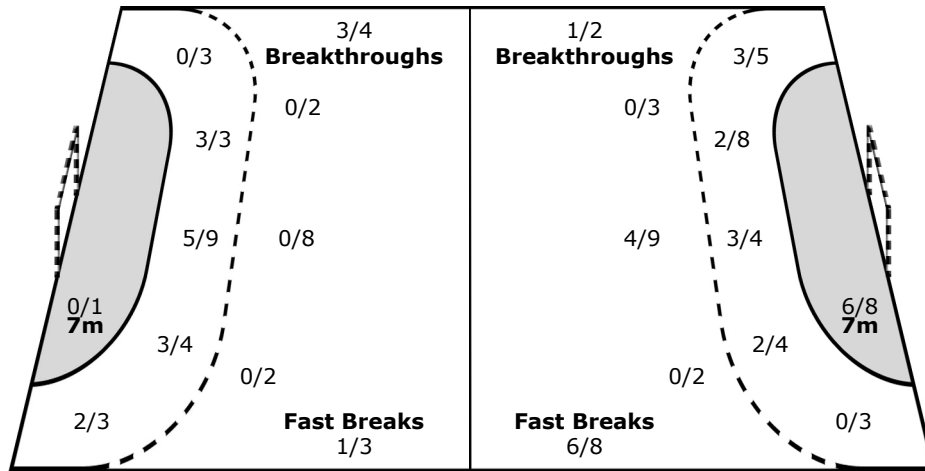

ESTADÍSTICAS DE EQUIPO PARTIDO

MATCH TEAM STATISTICS

ARG 27 - 17 DOM
(13-6) (14-11)

Match **12**

Referees: PINTO Rogério / MENEZES Nilson (BRA)

DOM - DOMINICAN REPUBLIC

Shots Distribution

Players

Goals / Shots

1 DOMINGUEZ C	2 BRITO Y	3 HERNANDEZ C	5 LIRANZO D	6 CABRERA A	7 PIMENTEL J	8 PEÑA N
0/0	1/1	0/2	1/1 0/1	0/1	0/1	
1-Missed	1-Missed 1-Post		1/1 1/1	1/1 1/1	1-Missed 1-Blocked	

9 ANDINO M	10 LORENZO C	11 PUELLO F	12 SUAREZ S	14 TORREIRA D	17 MORFE Y	19 NOVAS Y
0/1	0/1	0/1				
0/1	1/1	1/1 1/1		1-Post	1-Missed	1-Missed 2-Blocked

Team

Goals / Shots

1/4	0/1
3/5	1/3
6/6	2/3

6-Missed 3-Post 3-Blocked

Offence

Defence

Goalkeepers

Saves / Shots

1/2	0/3	1/1
2/5	2/3	3/5
5/10	0/4	0/5

1 DOMINGUEZ C

1/2	0/3	1/1
2/5	2/3	3/5
5/9	0/4	0/5

12 SUAREZ S

0/1		

Legend:

%	Efficiency	+	2 Minute + 2 Minute Suspensions	2Min	2 Minute Suspensions
6m	6-metre Shots	7m	7-metre Shots	AS	Assists
BS	Blocked Shots	BT	Breakthroughs	FB	Fast Breaks
G/S	Goals/Shots	N/A	not applicable	S/S	Saves/Shots
ST	Steals	TO	Turnovers	Wing	Wing Shots
YC	Yellow Cards				
				9m	9-metre Shots
				BC	Blue Card
				RC	Red Cards
				TP	Time Played