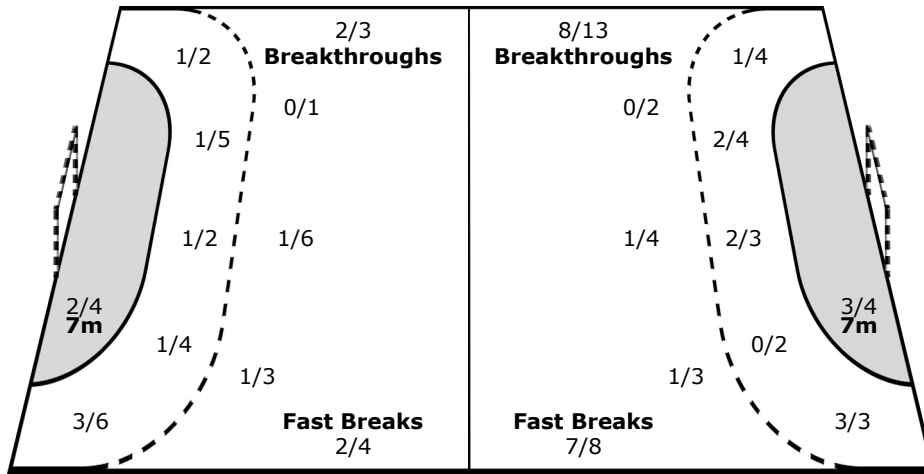

ESTADÍSTICAS DE EQUIPO PARTIDO

MATCH TEAM STATISTICS

CUB 28 - 15 CAN
(11-7) (17-8)

Match 9

Referees:
CAN - CANADA

PAOLANTONI Inés / GARCIA Mariana (ARG)

Shots Distribution

Players

Goals / Shots

1 PIVIN C	2 BENHACINE N	3 ROUTHIER E	4 WONG HL	5 LAPLANTE M	9 CHAN KWR	10 ZIMMER M
	1/1		1/1			0/1
		1/2				
		1/1	0/2	1/2	1/1	0/1
		1/1	1/1		1-Post	
		1-Missed 1-Post 1-Blocked			1-Missed 1-Post	1-Missed

12 GAGNON V	15 MARCOUX A	18 LÉGER C	19 KOOSAU SA	21 LANGLOIS R	25 PIVIN A	69 LANDRY Y
	1/1					0/1
		1/1				
		1/1	0/1	0/1	0/1	
			1/1	0/1	1/2	
			1-Missed			1-Missed

Team

Goals / Shots

2/2	1/2	0/1
1/2	2/3	1/3
4/10	2/3	1/2

5-Missed 3-Post 1-Blocked

Offence

Defence

Goalkeepers

Saves / Shots

1/3	0/2	0/6
5/6	2/3	2/4
3/7	1/4	0/3

1 PIVIN C
0/1

12 GAGNON V		
1/3	0/2	0/5
5/6	2/2	2/4
3/7	1/4	0/3

Legend:

%	Efficiency	+	2 Minute + 2 Minute Suspensions	2Min	2 Minute Suspensions
6m	6-metre Shots	7m	7-metre Shots	AS	Assists
BS	Blocked Shots	BT	Breakthroughs	FB	Fast Breaks
G/S	Goals/Shots	N/A	not applicable	S/S	Saves/Shots
ST	Steals	TO	Turnovers	Wing	Wing Shots
YC	Yellow Cards				
				9m	9-metre Shots
				BC	Blue Card
				RC	Red Cards
				TP	Time Played