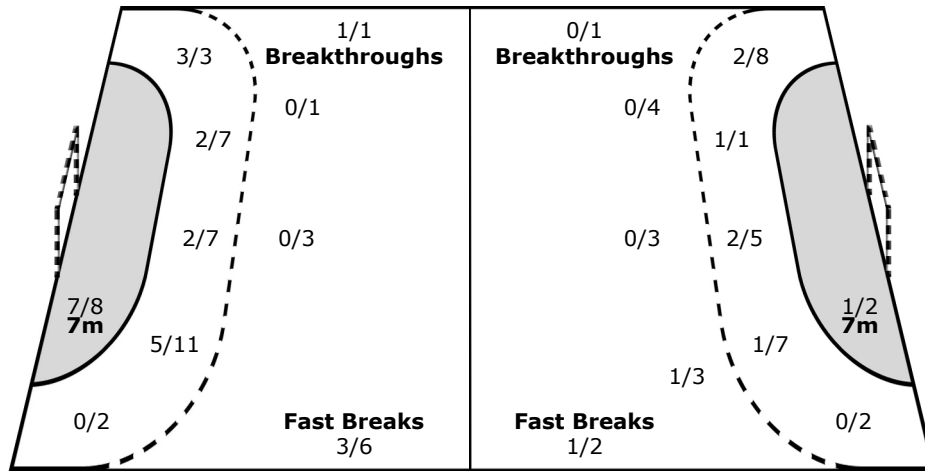

Team

Goals / Shots

3/4	1/1	2/2
1/2	4/5	2/4
4/6	1/1	2/6

12-Missed 1-Post 1-Blocked

Offence

Defence

Goalkeepers

Saves / Shots

1/1	1/2	0/1
1/1	3/4	1/1
2/5	1/3	

Player	Goals	Shots
1 ESCOBAR K	1	1
	1	2
	2	4

Player	Goals	Shots
2 CABRERA A	0	1
	1	2
	2	4

Player	Goals	Shots
12 CARRASQUILLO R	1	1
	2	2
	0	1

Legend:

%	Efficiency	+	2 Minute + 2 Minute Suspensions	2Min	2 Minute Suspensions
6m	6-metre Shots	7m	7-metre Shots	AS	Assists
BS	Blocked Shots	BT	Breakthroughs	FB	Fast Breaks
G/S	Goals/Shots	N/A	not applicable	S/S	Saves/Shots
ST	Steals	TO	Turnovers	Wing	Wing Shots
YC	Yellow Cards				
				9m	9-metre Shots
				BC	Blue Card
				RC	Red Cards
				TP	Time Played