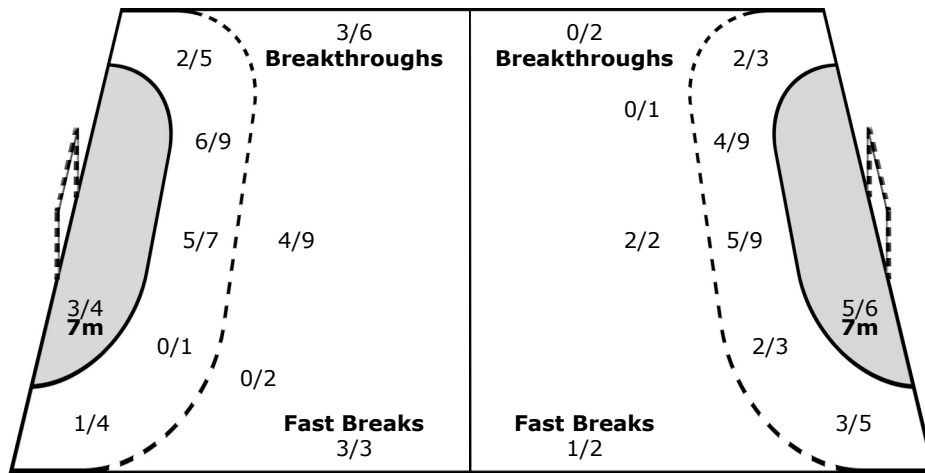

ESTADÍSTICAS DE EQUIPO PARTIDO

MATCH TEAM STATISTICS

CUB 27 - 24 PUR
(14-13) (13-11)

Match 6

Referees: LENCI Sebastián / LOPEZ Julian (ARG)
CUB - CUBA

Shots Distribution

Players

Goals / Shots

1 MORA N	4 ROSABAL L	5 ROBERT S	8 MÁRQUEZ A	9 LUSSÓN L	10 REYES G	11 CAMEJO R. Y
1/1	1/1	0/2		1/1	2/2	1/1
1/1	1/1	1/2		1/1	0/1	1/1
2-Missed	1-Missed 2-Post	1-Post		1-Missed 1-Post	2-Post	1-Missed

12 CEDEÑO R. I	18 TÉLÉZ LA	23 RIZO E	24 JABIQUE N	34 TOLEDO JA	55 CÉSPEDES C. Y	77 ARMENTEROS RC
	2/2					2/2
	1/2	1/1			1/1	
	1/1	0/1		1/1	0/1	
			2-Missed	1-Missed		

Team

Goals / Shots

	6/6	1/1
2/4	1/1	2/4
9/11	4/6	0/1
8-Missed	6-Post	

Offence

Defence

Goalkeepers

Saves / Shots

0/1	0/1	0/1
4/6	2/4	0/2
2/8	0/4	1/5

1 MORA N
0/1
4/6
2/8

12 CEDEÑO R. I
0/1

Legend:

%	Efficiency	+	2 Minute + 2 Minute Suspensions	2Min	2 Minute Suspensions
6m	6-metre Shots	7m	7-metre Shots	AS	Assists
BS	Blocked Shots	BT	Breakthroughs	FB	Fast Breaks
G/S	Goals/Shots	N/A	not applicable	S/S	Saves/Shots
ST	Steals	TO	Turnovers	Wing	Wing Shots
YC	Yellow Cards				
				9m	9-metre Shots
				BC	Blue Card
				RC	Red Cards
				TP	Time Played