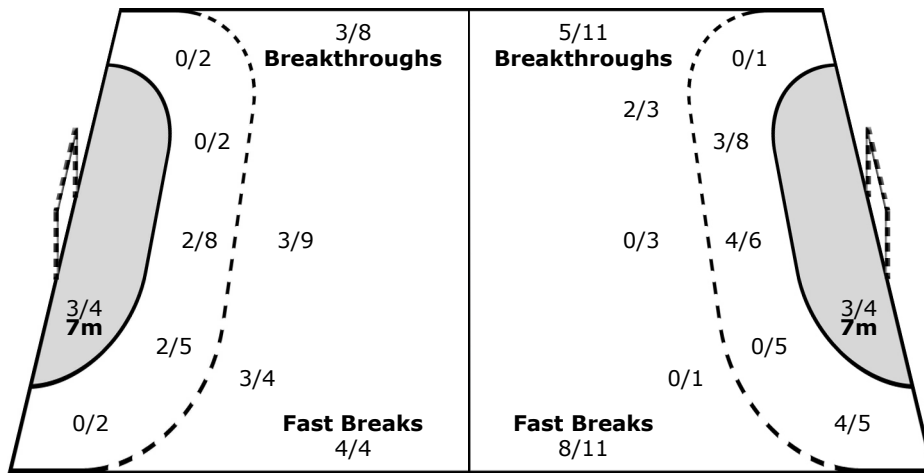

1/2	2/2	1/3
1/5	0/3	3/6
1/8	5/9	1/4

12 CEDEÑO R. I

0/1		
-----	--	--

Legend:

%	Efficiency	+	2 Minute + 2 Minute Suspensions	2Min	2 Minute Suspensions
6m	6-metre Shots	7m	7-metre Shots	AS	Assists
BS	Blocked Shots	BT	Breakthroughs	FB	Fast Breaks
G/S	Goals/Shots	N/A	not applicable	S/S	Saves/Shots
ST	Steals	TO	Turnovers	Wing	Wing Shots
YC	Yellow Cards				
				9m	9-metre Shots
				BC	Blue Card
				RC	Red Cards
				TP	Time Played