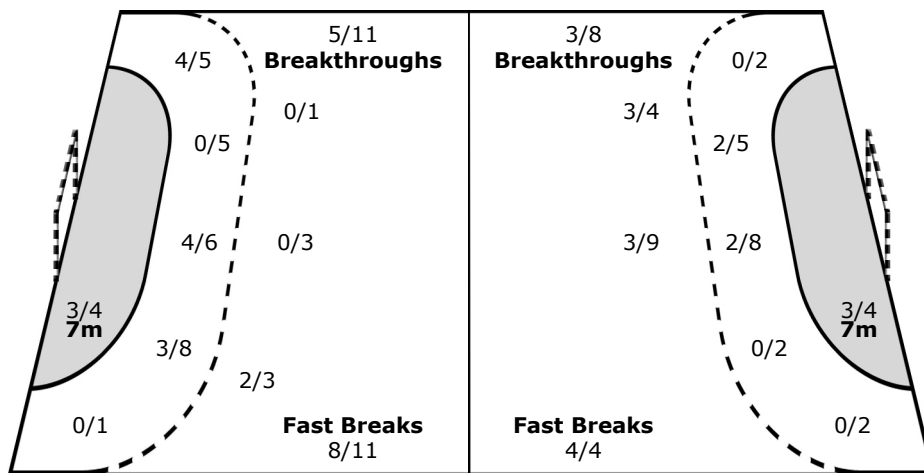

Goals / Shots

1/2	0/2	2/3
5/6	3/3	3/6
7/8	4/9	3/4

8-Missed 4-Post 1-Blocked

Offence

Defence

Goalkeepers

Saves / Shots

1/3	0/1	0/2
3/5	0/1	1/3
2/5	2/5	0/2

12 ARENHART BE

1/2	0/1	0/2
2/3		0/2
2/4	1/2	0/1

87 L. ARRUDA R

0/1		
1/2	0/1	1/1
0/1	1/3	0/1

Legend:

%	Efficiency	+	2 Minute + 2 Minute Suspensions	2Min	2 Minute Suspensions
6m	6-metre Shots	7m	7-metre Shots	AS	Assists
BS	Blocked Shots	BT	Breakthroughs	FB	Fast Breaks
G/S	Goals/Shots	N/A	not applicable	S/S	Saves/Shots
ST	Steals	TO	Turnovers	Wing	Wing Shots
YC	Yellow Cards				
				9m	9-metre Shots
				BC	Blue Card
				RC	Red Cards
				TP	Time Played