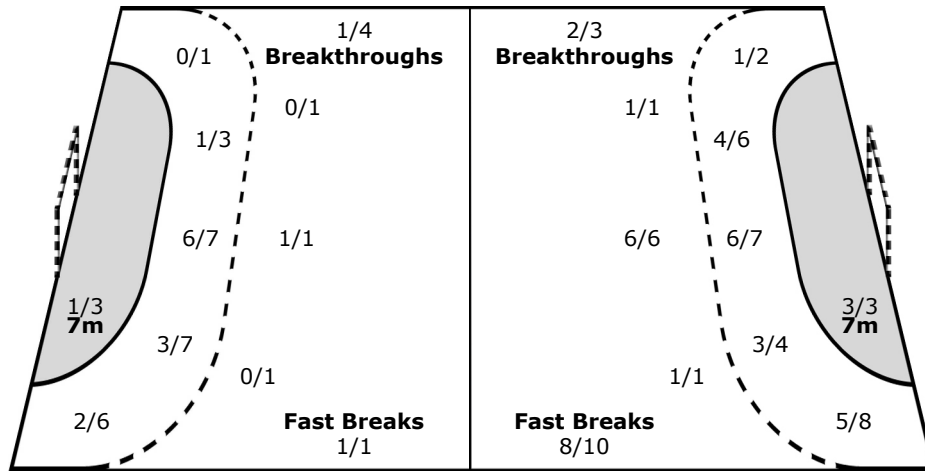

Team

Goals / Shots

3/3	1/3	
2/5		
3/6	6/6	1/1

5-Missed 4-Post 1-Blocked

Offence

Defence

Goalkeepers

Saves / Shots

1/2	0/3	
2/8	1/5	0/2
0/7	0/8	0/4

1 ESCOBAR K

0/1	0/2	
1/6	1/4	0/1
0/4	0/8	0/3

12 CARRASQUILLO R

1/1	0/1	
1/2	0/1	0/1
0/3		0/1

Legend:

%	Efficiency	+	2 Minute + 2 Minute Suspensions	2Min	2 Minute Suspensions
6m	6-metre Shots	7m	7-metre Shots	AS	Assists
BS	Blocked Shots	BT	Breakthroughs	FB	Fast Breaks
G/S	Goals/Shots	N/A	not applicable	S/S	Saves/Shots
ST	Steals	TO	Turnovers	Wing	Wing Shots
YC	Yellow Cards				
				9m	9-metre Shots
				BC	Blue Card
				RC	Red Cards
				TP	Time Played