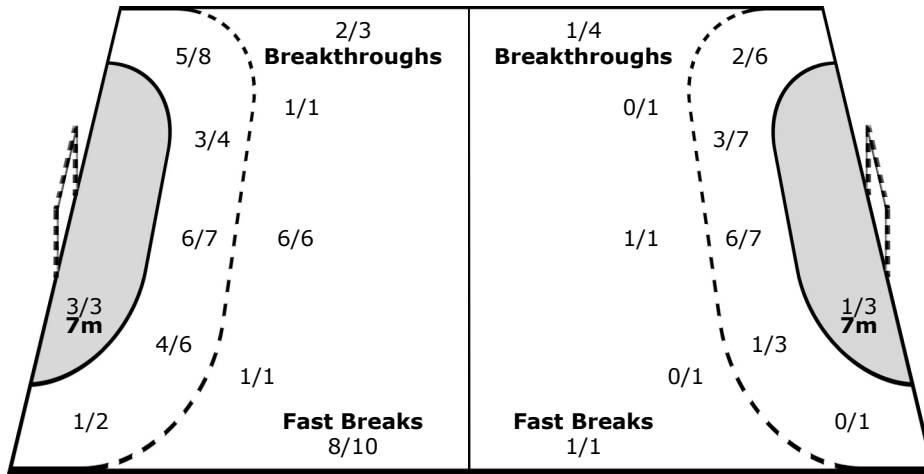

ESTADÍSTICAS DE EQUIPO PARTIDO

MATCH TEAM STATISTICS

BRA 40 - 16 PUR
(20-10) (20-6)

Match **11**

Referees:
BRA - BRAZIL

SOSA Mathias / LEMES Cristian (URU)

Shots Distribution

Players

Goals / Shots

2 A. DE PAULA BA	7 M. ARAUJO T	9 RODRIGUES B. AP	12 ARENHART BE	18 AMORIM T. E	19 GOMES B. E	20 F. ARAUJO L
0/1	2/2 1/1	1/1 1/1 1/1		1/1	2/2 2/2	2/2
1/1	1/1	2/2 2/2	1/1	2/2	2/2	1/1
	1-Post	1-Missed			1-Post	

21 CARDOSO C. A	22 S. VIEIRA S	33 ANASTACIO J	49 MATIELI M. P	81 FACHINELLO D	87 L. ARRUDA R	88 COSTA M
0/1		2/2	0/1			1/1
2/2 1/1 1/1			1/1 1/1			1/2
1-Missed	1-Missed	1-Blocked	1/1			1-Missed

Team

Goals / Shots

1/2	3/3
6/8	6/7 2/2
7/7	9/9 5/5

4-Missed 2-Post 1-Blocked

Offence

Defence

Goalkeepers

Saves / Shots

0/3	2/3
3/5	
3/6	0/6 0/1

12 ARENHART BE

0/1	1/1
2/3	
3/6	0/4 0/1

19 GOMES B. E

20 F. ARAUJO L

87 L. ARRUDA R

0/2	1/2
1/2	
	0/2

Legend:					
%	Efficiency	+	2 Minute + 2 Minute Suspensions	2Min	2 Minute Suspensions
6m	6-metre Shots	7m	7-metre Shots	AS	Assists
BS	Blocked Shots	BT	Breakthroughs	FB	Fast Breaks
G/S	Goals/Shots	N/A	not applicable	S/S	Saves/Shots
ST	Steals	TO	Turnovers	Wing	Wing Shots
YC	Yellow Cards				
			9m	9-metre Shots	
			BC	Blue Card	
			RC	Red Cards	
			TP	Time Played