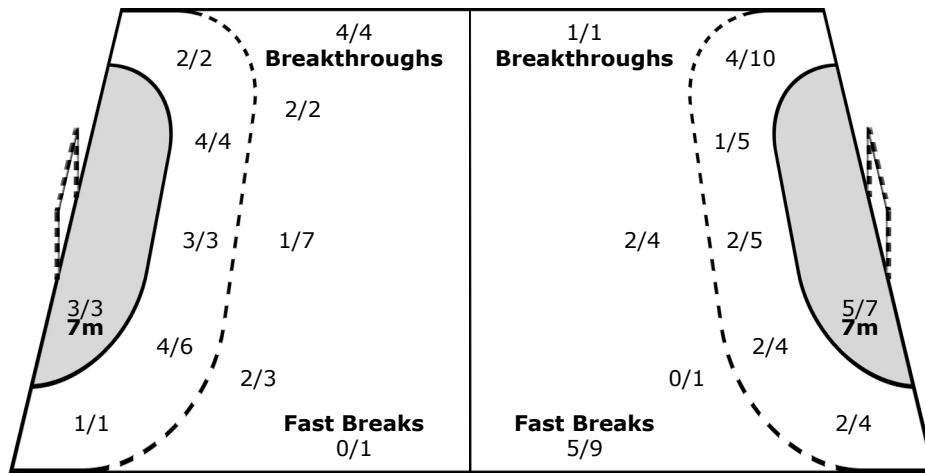

1-Missed 1-Post 1-Blocked

Team

Goals / Shots

	4/4	
2/3	3/4	3/3
10/11	3/3	1/1

3-Missed 3-Post 1-Blocked

Offence

Defence

Goalkeepers

Saves / Shots

2/5	0/2
4/9	0/1
6/10	0/1

1 DOMINGUEZ C		
2/4		0/2
4/8	0/1	
4/5	0/1	0/2

12 SUAREZ S		
0/1		
0/1		1/4
2/5		0/1

Legend:

%	Efficiency	+	2 Minute + 2 Minute Suspensions	2Min	2 Minute Suspensions
6m	6-metre Shots	7m	7-metre Shots	AS	Assists
BS	Blocked Shots	BT	Breakthroughs	FB	Fast Breaks
G/S	Goals/Shots	N/A	not applicable	S/S	Saves/Shots
ST	Steals	TO	Turnovers	Wing	Wing Shots
YC	Yellow Cards				
				9m	9-metre Shots
				BC	Blue Card
				RC	Red Cards
				TP	Time Played