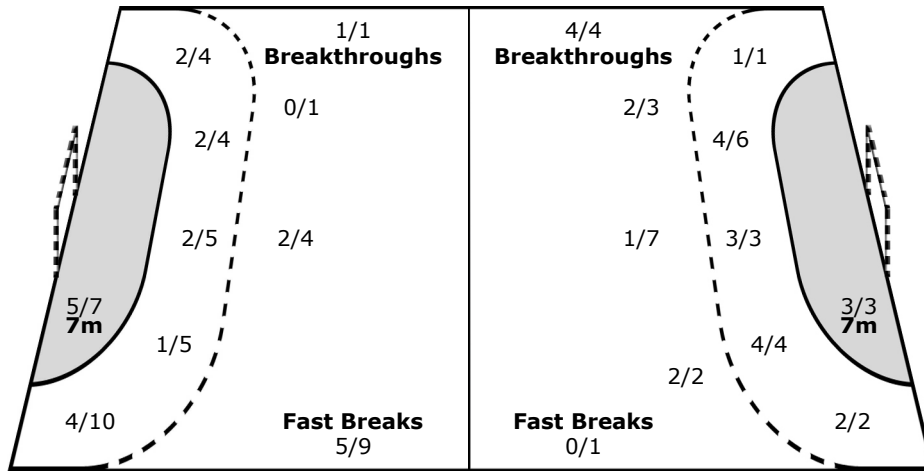

0/4
1/3
0/3
0/3
1/9
0/3

Player	Goals	Shots
1 ESCOBAR K	0	1
	0	1

Player	Goals	Shots
12 CARRASQUILLO R	0	4
	1	3
	0	2
	1	9

Legend:

%	Efficiency	+	2 Minute + 2 Minute Suspensions	2Min	2 Minute Suspensions
6m	6-metre Shots	7m	7-metre Shots	AS	Assists
BS	Blocked Shots	BT	Breakthroughs	FB	Fast Breaks
G/S	Goals/Shots	N/A	not applicable	S/S	Saves/Shots
ST	Steals	TO	Turnovers	Wing	Wing Shots
YC	Yellow Cards				
				9m	9-metre Shots
				BC	Blue Card
				RC	Red Cards
				TP	Time Played