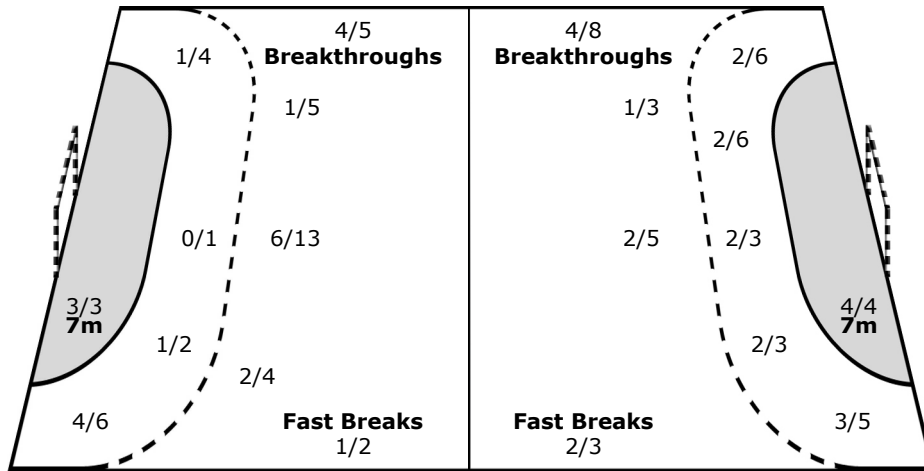

Team

Goals / Shots

2/3	1/3	0/1
2/5	4/6	3/5
2/3	5/6	4/5

5-Missed 2-Post 1-Blocked

Offence

Defence

Goalkeepers

Saves / Shots

1/3	0/2
3/6	3/6 0/3
5/9	0/4 0/3

1 FASOLD S
1/3 0/2
3/6 3/6 0/3
3/7 0/4 0/1

12 NEWBERN B
2/2 0/2

Legend:

%	Efficiency	+	2 Minute + 2 Minute Suspensions	2Min	2 Minute Suspensions
6m	6-metre Shots	7m	7-metre Shots	AS	Assists
BS	Blocked Shots	BT	Breakthroughs	FB	Fast Breaks
G/S	Goals/Shots	N/A	not applicable	S/S	Saves/Shots
ST	Steals	TO	Turnovers	Wing	Wing Shots
YC	Yellow Cards				