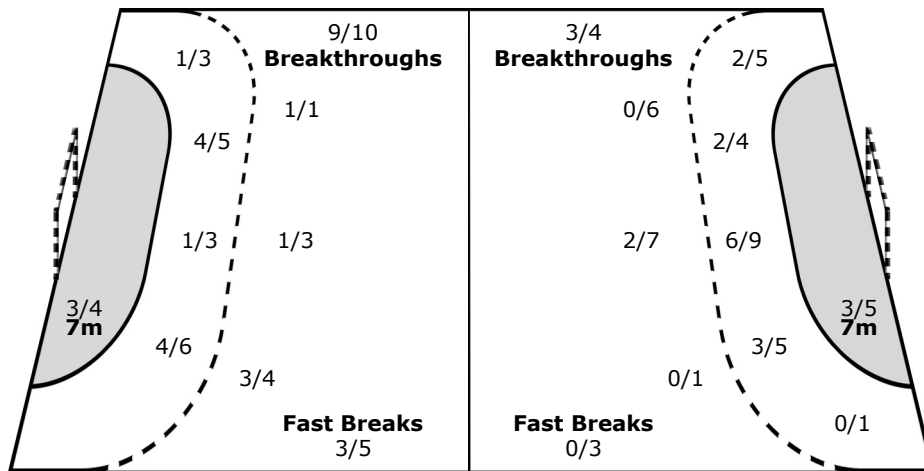

ESTADÍSTICAS DE EQUIPO PARTIDO

MATCH TEAM STATISTICS

ARG 21 - 30 BRA
(12-12) (9-18)

Match 20

Referees:

SOSA Mathias / LEMES Cristian (URU)

BRA - BRAZIL

Shots Distribution

Players

Goals / Shots

2 A. DE PAULA BA	7 M. ARAUJO T	9 RODRIGUES B. AP	12 ARENHART BE	18 AMORIM T. E	19 GOMES B. E	20 F. ARAUJO L
0/1	1/1					
1/1		1/1		1/1		1/1
2/2	1/1	3/4		3/4	1/1	1/1
1-Post				2-Missed		0/1

21 CARDOSO C. A	22 S. VIEIRA S	33 ANASTACIO J	49 MATIELI M. P	81 FACHINELLO D	87 L. ARRUDA R	88 COSTA M
0/1			1/1	0/1		
2/2			1/1	1/1		0/2
1-Post			2/2	2/2		1-Missed

Team

Goals / Shots

1/2		2/2
2/2	0/4	5/5
8/10	6/7	5/5

3-Missed 2-Post

Offence

Defence

Goalkeepers

Saves / Shots

1/4	1/1	1/1
0/1	1/1	1/3
3/8	5/10	2/6

12 ARENHART BE
0/1
1/1
1/3
1/2
0/2
0/1

21 CARDOSO C. A

87 L. ARRUDA R
1/3
1/1
1/1
0/1
2/6
5/8
2/5

Legend:

%	Efficiency	+	2 Minute + 2 Minute Suspensions	2Min	2 Minute Suspensions
6m	6-metre Shots	7m	7-metre Shots	AS	Assists
BS	Blocked Shots	BT	Breakthroughs	FB	Fast Breaks
G/S	Goals/Shots	N/A	not applicable	S/S	Saves/Shots
ST	Steals	TO	Turnovers	Wing	Wing Shots
YC	Yellow Cards				
				9m	9-metre Shots
				BC	Blue Card
				RC	Red Cards
				TP	Time Played