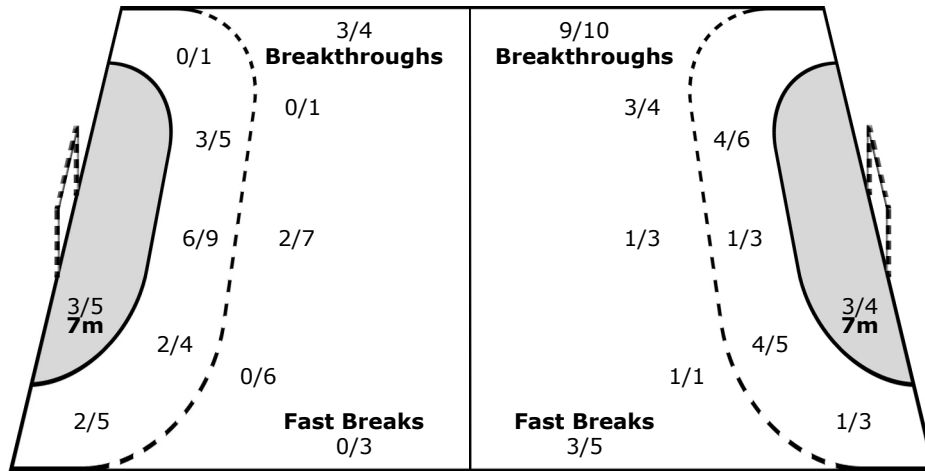

ESTADÍSTICAS DE EQUIPO PARTIDO

MATCH TEAM STATISTICS

ARG 21 - 30 BRA
(12-12) (9-18)

Match 20

Referees: SOSA Mathias / LEMES Cristian (URU)
ARG - ARGENTINA

Shots Distribution

Players

Goals / Shots

1 CARRATU M	2 URBAN M. RV	3 CAVO M	5 PIZZO M	7 CAMPIGLI R	8 BONAZZOLA C	9 MENDOZA L
	0/1			1/1	0/1	
	1/1		0/1 2/4	1/1	1/1 1/1	1/1 1/3 1/1
	1-Missed		1-Missed		1-Missed	1-Missed
10 CRIVELLI V	15 MENA AL	16 BORDON N	18 SANS M	21 GANDULFO M	22 KARSTEN EJ	25 CASASOLA MJ
1/1			1/1		1/1	0/1
	1/1 1/1		1/1 0/1 1/1		1/1 0/1 0/1	
1-Post			2-Missed 1-Post	1-Blocked	2-Missed 2-Post	1-Blocked

Team

Goals / Shots

3/4	0/1	0/1
1/1	0/1	2/3
5/8	5/10	4/6

8-Missed 4-Post 2-Blocked

Offence

Defence

Goalkeepers

Saves / Shots

1/2	0/2
0/2	4/4
2/10	1/7

1 CARRATU M
1/2
0/1 3/3
2/10 1/5

16 BORDON N
0/1
1/1 0/1
0/2

Legend:

%	Efficiency	+	2 Minute + 2 Minute Suspensions	2Min	2 Minute Suspensions
6m	6-metre Shots	7m	7-metre Shots	AS	Assists
BS	Blocked Shots	BT	Breakthroughs	FB	Fast Breaks
G/S	Goals/Shots	N/A	not applicable	S/S	Saves/Shots
ST	Steals	TO	Turnovers	Wing	Wing Shots
YC	Yellow Cards				
				9m	9-metre Shots
				BC	Blue Card
				RC	Red Cards
				TP	Time Played