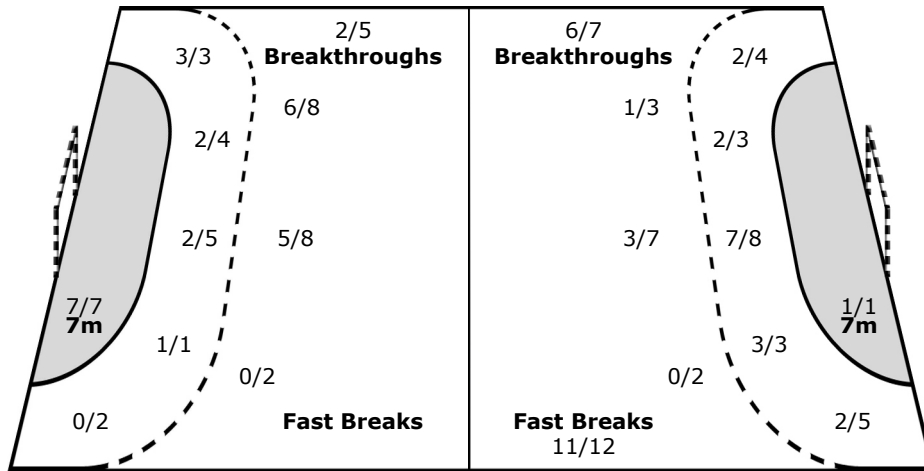

Team

Goals / Shots

4/6	5/5
1/2 1/3 2/2	
3/4 5/8 6/6	

5-Missed 2-Post 1-Blocked

Offence

Defence

Goalkeepers

Saves / Shots

0/2	1/2	0/2
2/8	2/4	1/3
0/10	1/5	1/9

1 ROMERO A

0/1	1/1	0/2
1/1	0/1	1/1
0/6	1/3	1/3

16 SUÁREZ M

0/1	0/1
1/7	2/3 0/2
0/4	0/2 0/6

Legend:	
%	Efficiency
6m	6-metre Shots
BS	Blocked Shots
G/S	Goals/Shots
ST	Steals
YC	Yellow Cards
+	2 Minute + 2 Minute Suspensions
7m	7-metre Shots
BT	Breakthroughs
N/A	not applicable
TO	Turnovers
9m	9-metre Shots
BC	Blue Card
RC	Red Cards
TP	Time Played
2Min	2 Minute Suspensions
AS	Assists
FB	Fast Breaks
S/S	Saves/Shots
Wing	Wing Shots