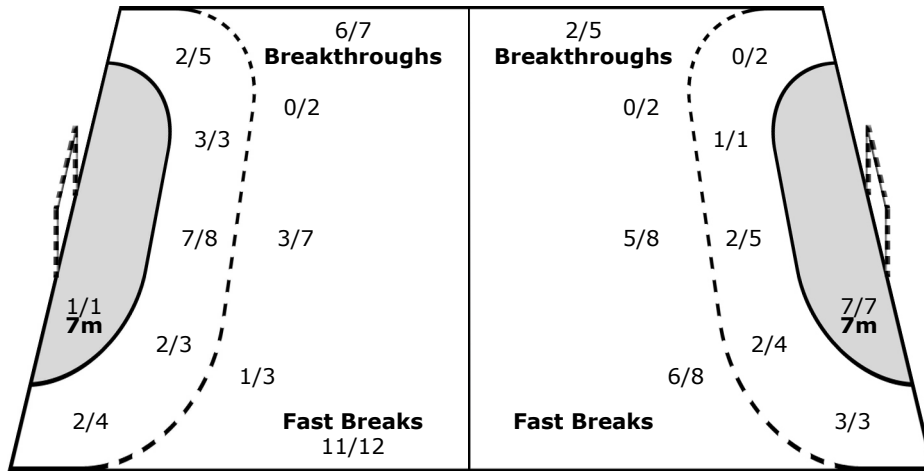

ESTADÍSTICAS DE EQUIPO PARTIDO

MATCH TEAM STATISTICS

CUB 28 - 38 CHI
(10-20) (18-18)

Match 1

Referees: RALUY Óscar / SABROSO Angel (ESP)
CHI - CHILE

Shots Distribution

Players

Goals / Shots

1 BARRIENTOS F	2 CEBALLOS S	4 FEUCHTMANN E	5 OYARZUN E	7 REYES D	9 FRELIJJ J	10 FEUCHTMANN E
1/1	1/1	1/1 1/1		0/1	1/1	0/1
2/3		3/3 3/3		1/1	1/1	
1/1		1-Missed	1-Missed			1-Missed
		1-Blocked				

11 SALINAS E	12 GARCÍA F	17 SALINAS R	20 PAVEZ S	29 ONETO M	30 AYALA D	77 DONOSO V
1/1		1/1 1/1	0/1			
3/3		1/1 1/2	0/1 0/1			
1/1		4/4 1/1 1/1	1/1 3/4			
		1-Missed	1-Missed			
		2-Blocked				

Team

Goals / Shots

2/2	1/2	2/2
6/8	2/4	2/3
10/10	4/5	8/9
5-Missed		3-Blocked

Offence

Defence

Goalkeepers

Saves / Shots

2/6		0/5
1/2	2/2	0/2
1/4	3/8	0/6

1 BARRIENTOS F
2/5
1/2 1/1 0/1
1/3 3/6 0/4

12 GARCÍA F
0/1
1/1 0/1
0/1 0/2 0/2

Legend:

%	Efficiency	+	2 Minute + 2 Minute Suspensions	2Min	2 Minute Suspensions
6m	6-metre Shots	7m	7-metre Shots	AS	Assists
BS	Blocked Shots	BT	Breakthroughs	FB	Fast Breaks
G/S	Goals/Shots	N/A	not applicable	S/S	Saves/Shots
ST	Steals	TO	Turnovers	Wing	Wing Shots
YC	Yellow Cards				
				9m	9-metre Shots
				BC	Blue Card
				RC	Red Cards
				TP	Time Played